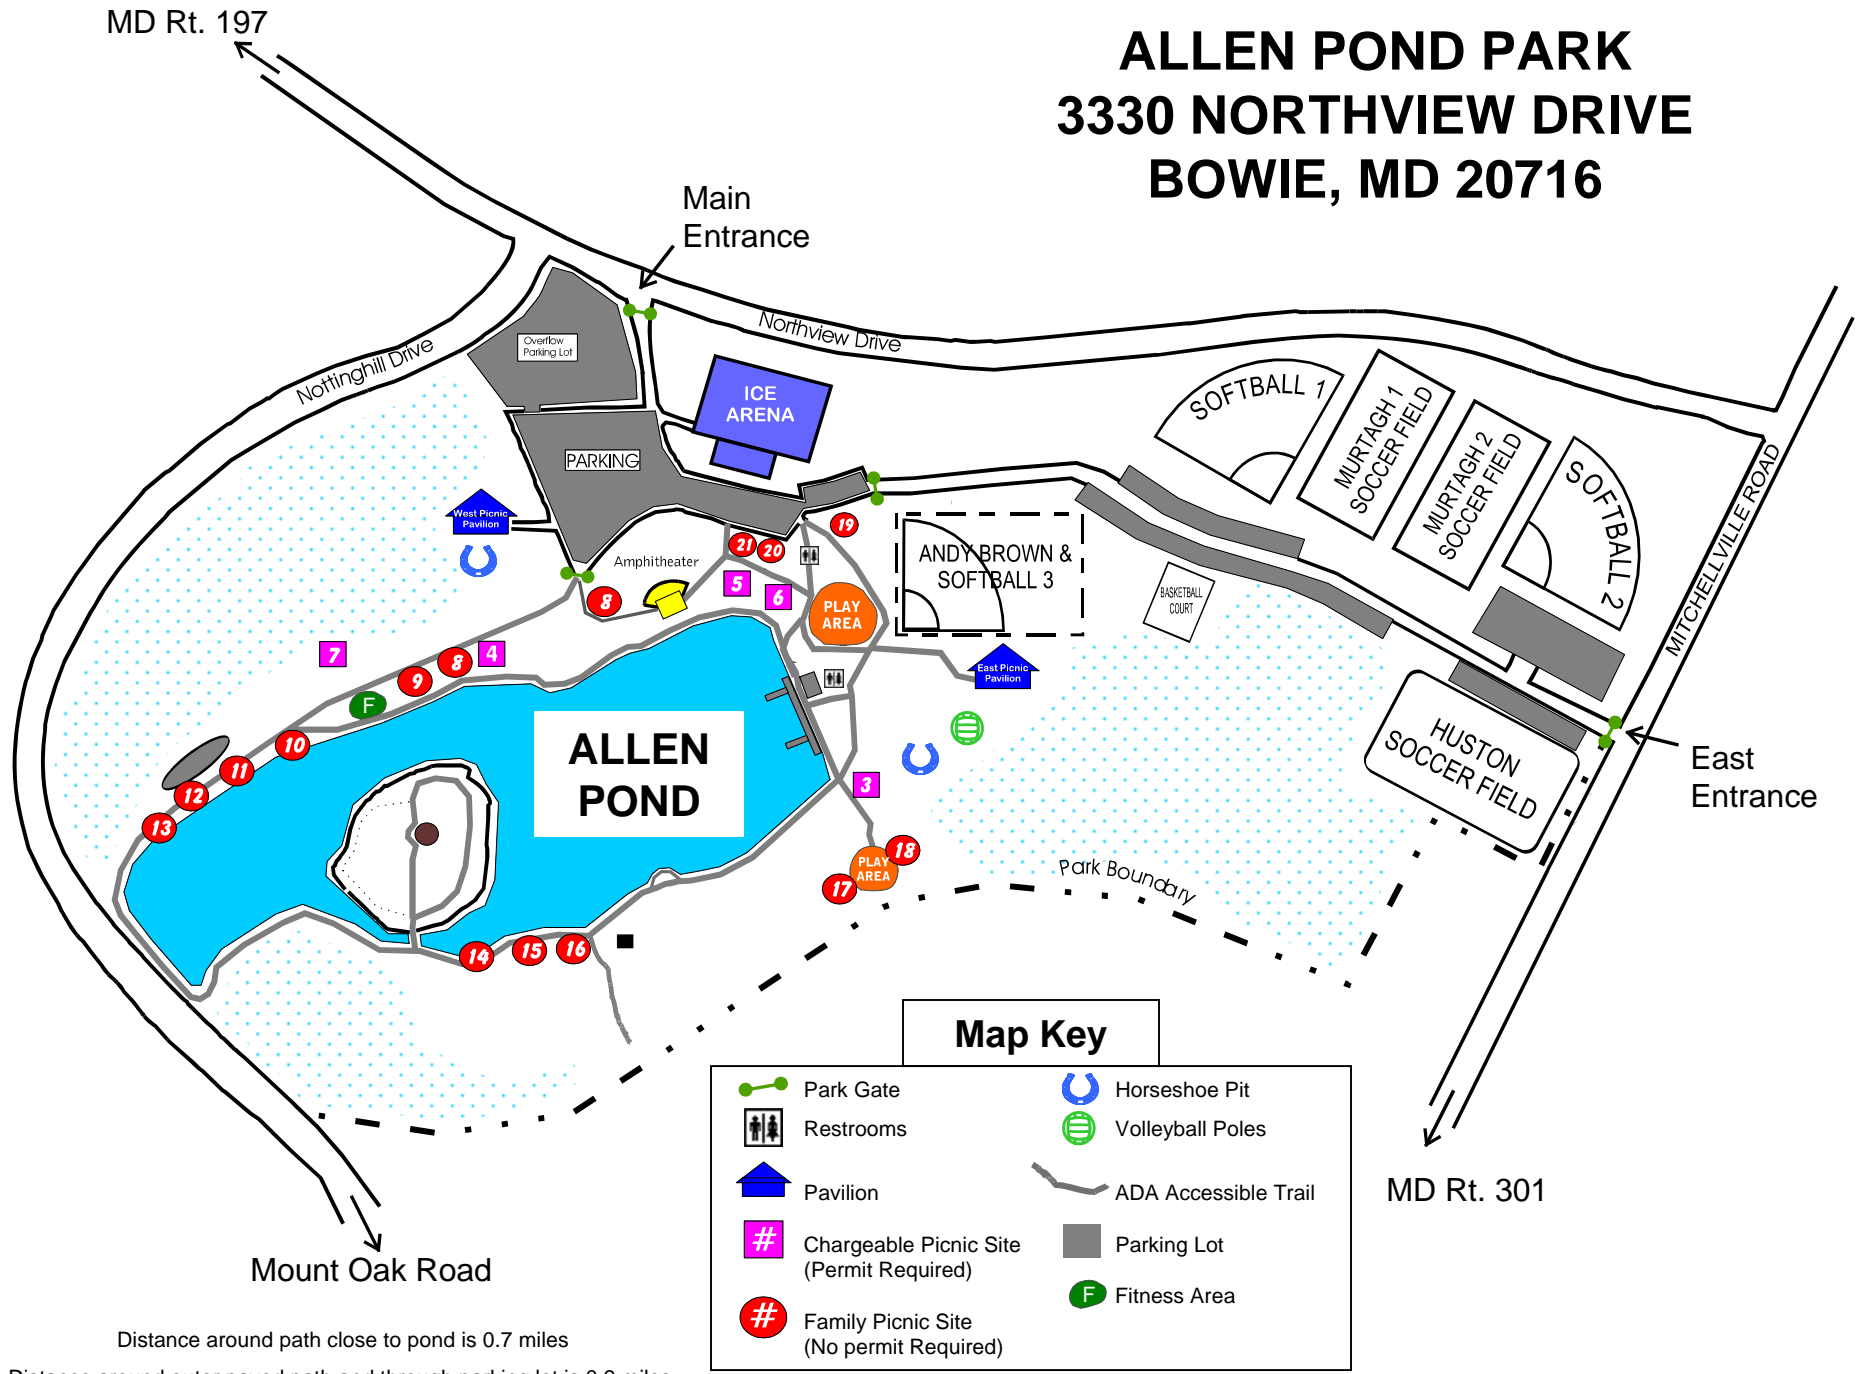

# ALLEN POND PARK

## 3330 NORTHVIEW DRIVE

#### Map Key

	Park Gate		Horseshoe Pit
	Restrooms		Volleyball Poles
	Pavilion		Parking Lot
	Chargeable Picnic Site (Permit Required)		Fitness Area
	Family Picnic Site (No permit Required)		ADA Accessible Trail

Distance around path close to pond is 0.7 miles

Distance around outer paved path and through parking lot is 0.9 miles.